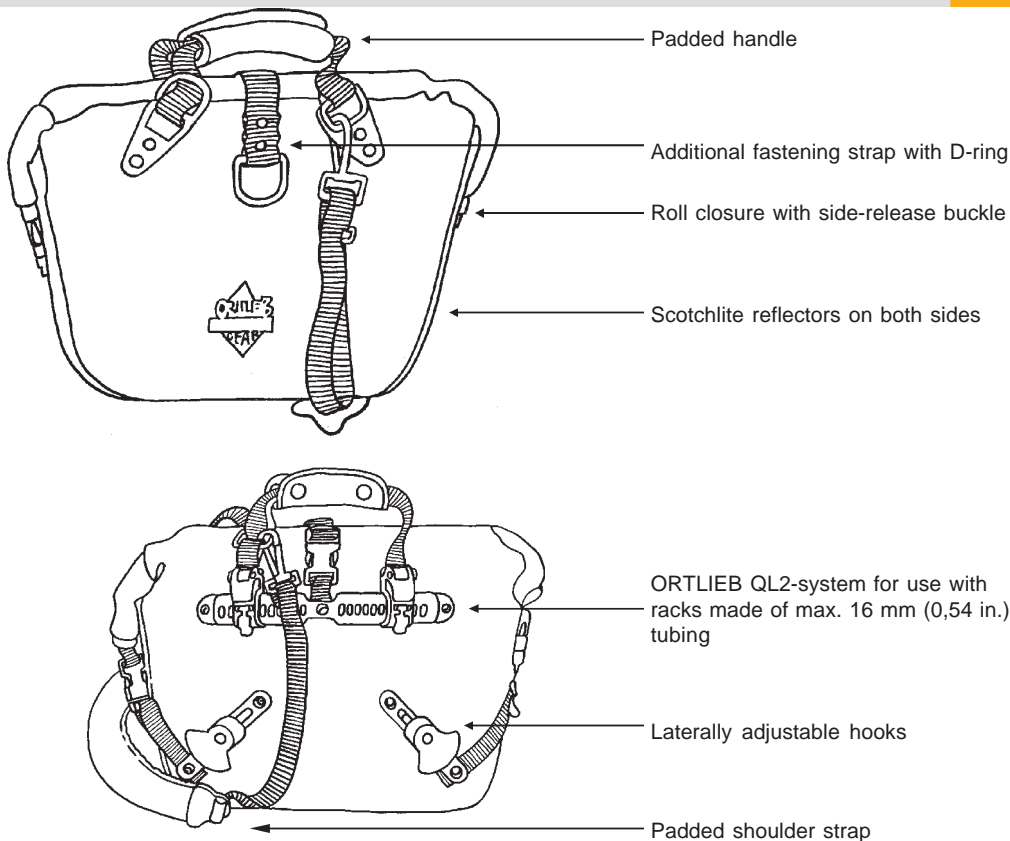

MOTORCYCLE SIDE BAG

Motorcycle side bag with roll closure and QL2

| | |
|--|---------------------|
| | 31 cm 12.2 in. |
| | 43 cm 16.9 in. |
| | 18 cm 7.1 in. |
| | 24 L 1465 cu.in. |
| | 1470 g 51.9 oz. |

- Innovative, waterproof motorcycle saddle bag with QL-system and modified lower hook
- Roll closure
- Usable as shoulder bag for all-day purposes or as a brief-case for motorcyclists; suitable for a few items as single bag.
- Single bag can be attached on both sides (left and right) of the motorcycle.
- Comfortable carrying with padded handle and shoulder strap.
- Usable for motorcycle racks with tubing up to 16 mm (0,54 inches). (Manual closing of the hooks with 16 mm-tubing required!)
- Easy to clean.