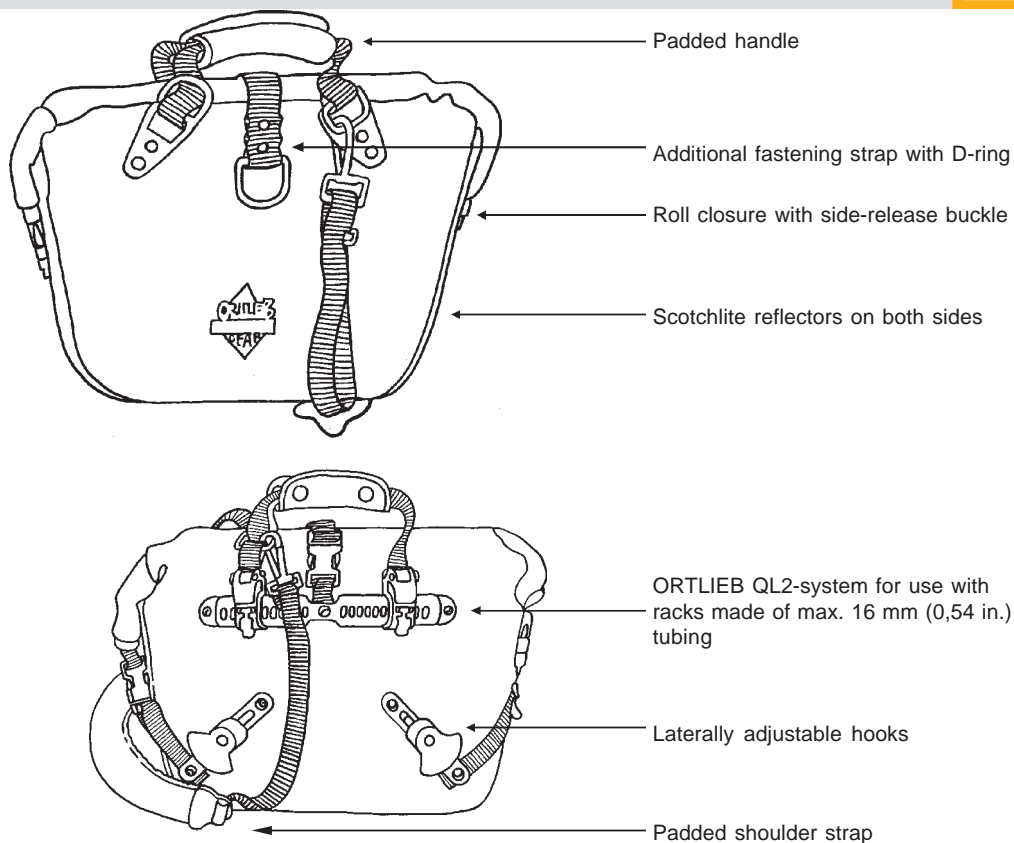

MOTORCYCLE SIDE BAG

Motorcycle side bag with roll closure and QL2

	31 cm 12.2 in.
	43 cm 16.9 in.
	18 cm 7.1 in.
	24 L 1465 cu.in.
	1470 g 51.9 oz.

- Innovative, waterproof motorcycle saddle bag with QL-system and modified lower hook
- Roll closure
- Usable as shoulder bag for all-day purposes or as a brief-case for motorcyclists; suitable for a few items as single bag.
- Single bag can be attached on both sides (left and right) of the motorcycle.
- Comfortable carrying with padded handle and shoulder strap.
- Usable for motorcycle racks with tubing up to 16 mm (0,54 inches). (Manual closing of the hooks with 16 mm-tubing required!)
- Easy to clean.